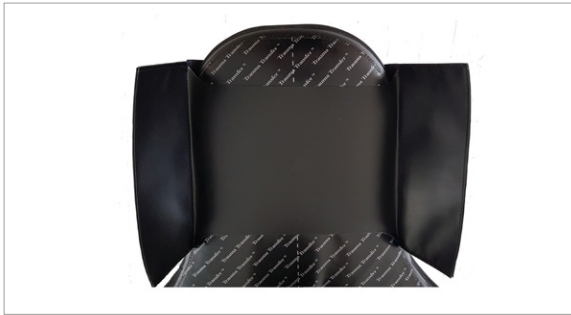

GÖRDELT

Immob - Reusable. Old system for TraumaTransfer™

GÖRDELT	Fixation belt for Immob	1 pc
IMMOBGLK	IMMOB K-Light Gärdel. Adult. Immobilisering for TraumaTransfer	3 pcs
IMMOBGLKM	IMMOB K-Light Gärdel. Child. Immobilisering for TraumaTransfer	3 pcs
VFLEXFIX	Fixation strap. With SS Pads and Velcro	50 pcs

TT Cover™

TTCOVER2	TT-Cover 2014. Disposable Cover for TraumaTransfer	25 pcs
TTCOVERM2	TT-Cover 2014 Mini. Disposable Cover for TraumaTransfer Mini	25 pcs
TTCOVERK	TT-Cover K. Disposable Cover. Head Fixation without Pillow for TraumaTransfer	25 pcs
TTCOVERKM	TT-Cover K Mini. Disposable Cover. Head Fixation without Pillow for TraumaTransfer Mini	25 pcs
TTCOVERKL	TT-Cover K-Light. Disposable Cover. Head Fixation without Pillow for TraumaTransfer	25 pcs
TTCOVERKLM	TT-Cover K-Light Mini. Disposable Cover. Head Fixation without Pillow for TraumaTransfer Mini	25 pcs