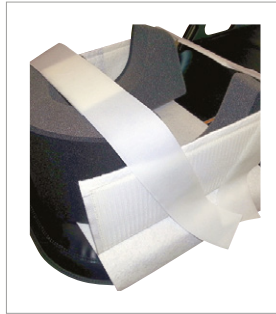

TTHEADFIXK