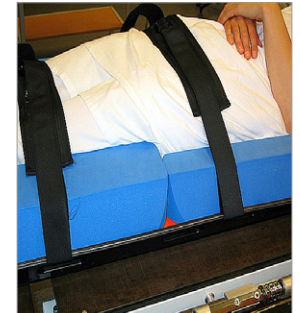

TTPELFIX

Bedslide™

BEDSLIDE	BedSlide Original 37 x 80 cm. Slide Board. Black HD-Polyethylene	2 pcs
BEDSLIDEL	BedSlide Large 38 x 100 cm. Slide Board. Black HD-Polyethylene	2 pcs
BEDSLIDEXL	BedSlide XLarge 38 x 120 cm. Slide Board. Black HD-Polyethylene	2 pcs
BEDSLIDEB5	BedSlide BS 37 x 80 cm. Slide Board. Black HD-Polyethylene	2 pcs
BEDSLIDASET	BedSlide set: 8 pcs. BedSlide Original + 4 pcs. BedSlide Large + 2 pcs. BedSlide XLarge. Wall mounted storage included	1 set

TraumaTransfer™ accessories

TT4	Body strap set 4. 4 pcs. body straps	1 set
TT44	Body strap set 44. 1 pc. 4-point-belt + 3 pcs. body straps	1 set
TTX	Body strap set X. 1 pc. Cross band + 3 pcs. body straps	1 set
TTM3	Mini body strap set. 3 pcs. body straps	1 set
TTPELFIX	Pelvis pillow set. 2 pcs. large and 2 pcs. small	1 set
TTTILLB1	Accessory package 1: 4 pcs. bodystrap, 10 pcs. Immob, 3 pcs. HD Immob, 50 pcs. Vflexfixband and 1 pc. belt	1 set
TTTILLB2	Accessory package 2: 1 pc. 4-point-belt, 3 pcs. body straps, 20 pcs. TT-Headfix with 40 pcs. Vflexfixband	1 set
TTTILLB3	Accessory package 3: 1 pc. 4-point-belt, 3 pcs. body straps, 20 pcs. TT-Headfix 2014 with 40 pcs. Vflexband	1 set
TTTILLB4	Accessory package 4: 1 pc. 4-point-belt, 3 pcs. body straps, 20 pcs. TT-Headfix K with 40 pcs. Vflexband	1 set