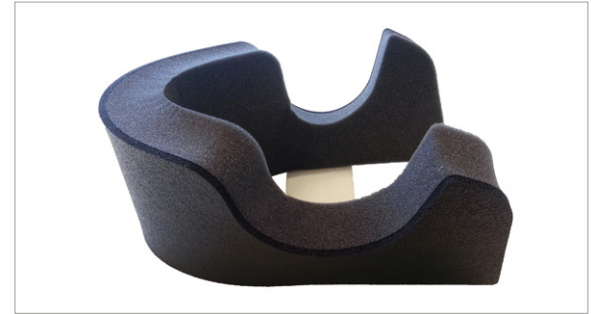

TTHEADFIXH