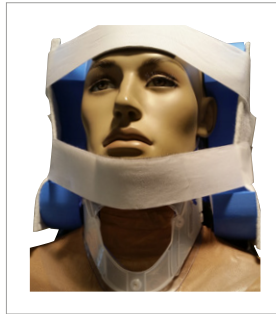

TTHEADFIXKL