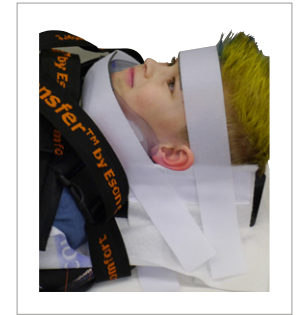

TTCOVERM2

Immob - Reusable. Old system for TraumaTransfer™

GÖRDELT	Fixation belt for Immob	1 pc
IMMOBGLK	IMMOB K-Light Gärdel. Adult. Immobilisering for TraumaTransfer	3 pcs
IMMOBGLKM	IMMOB K-Light Gärdel. Child. Immobilisering for TraumaTransfer	3 pcs
VFLEXFIX	Fixation strap. With SS Pads and Velcro	50 pcs

TT Cover™

TTCOVER2	TT-Cover 2014. Disposable Cover for TraumaTransfer	25 pcs
TTCOVERM2	TT-Cover 2014 Mini. Disposable Cover for TraumaTransfer Mini	25 pcs
TTCOVERK	TT-Cover K. Disposable Cover. Head Fixation without Pillow for TraumaTransfer	25 pcs
TTCOVERKM	TT-Cover K Mini. Disposable Cover. Head Fixation without Pillow for TraumaTransfer Mini	25 pcs
TTCOVERKL	TT-Cover K-Light. Disposable Cover. Head Fixation without Pillow for TraumaTransfer	25 pcs
TTCOVERKLM	TT-Cover K-Light Mini. Disposable Cover. Head Fixation without Pillow for TraumaTransfer Mini	25 pcs